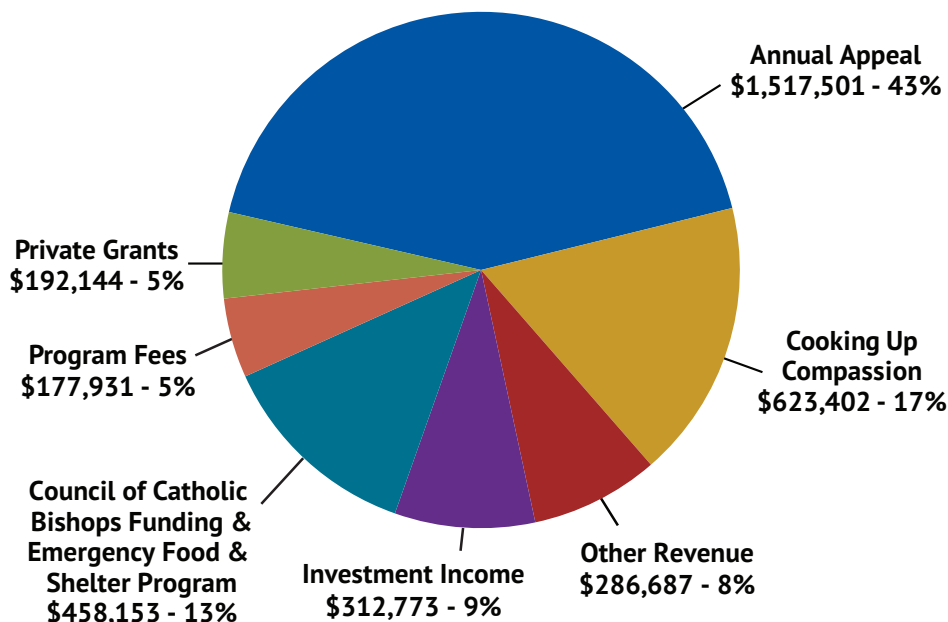

## 2012 ANNUAL REPORT

*"How marvelous it would be if,  
at the end of the day, each of us  
could say: today I have performed  
an act of charity towards others!"  
~ Pope Francis*

**CATHOLIC  
CHARITIES**  
of the Diocese of Tulsa

### 2012 REVENUE - \$3.57 MILLION

### 2012 EXPENSES - \$3.45 MILLION