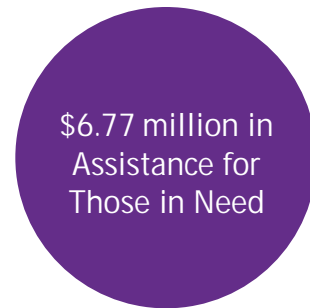

### TOTAL VALUE OF YOUR SUPPORT

+

+

=

### 2012 EXPENSES - \$3.45 MILLION