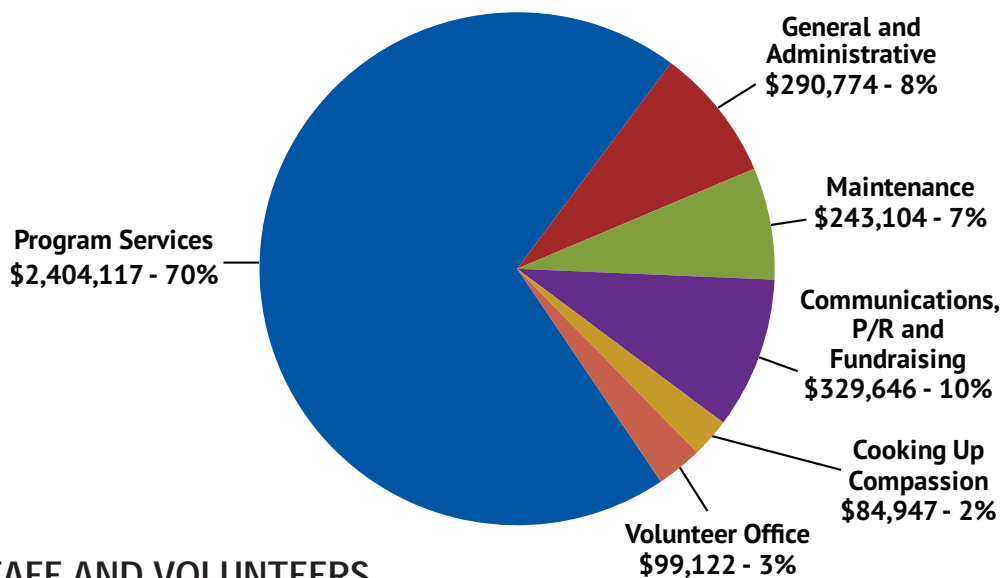

### TOTAL VALUE OF YOUR SUPPORT

+

+

=

### 2012 EXPENSES - \$3.45 MILLION