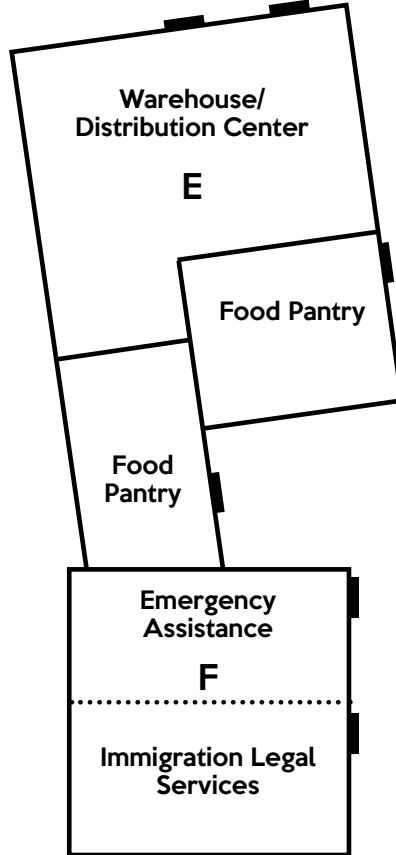

Porta Caeli House

St. James Way - To Porta Caeli House

Donation Drop-offs

E. Apache St.

N. Harvard Ave.

CATHOLIC CHARITIES | Eastern Oklahoma | Love Changing Lives.

2450 N. Harvard Ave. • Tulsa, OK
918.949.HOPE (4673)
cceok.org